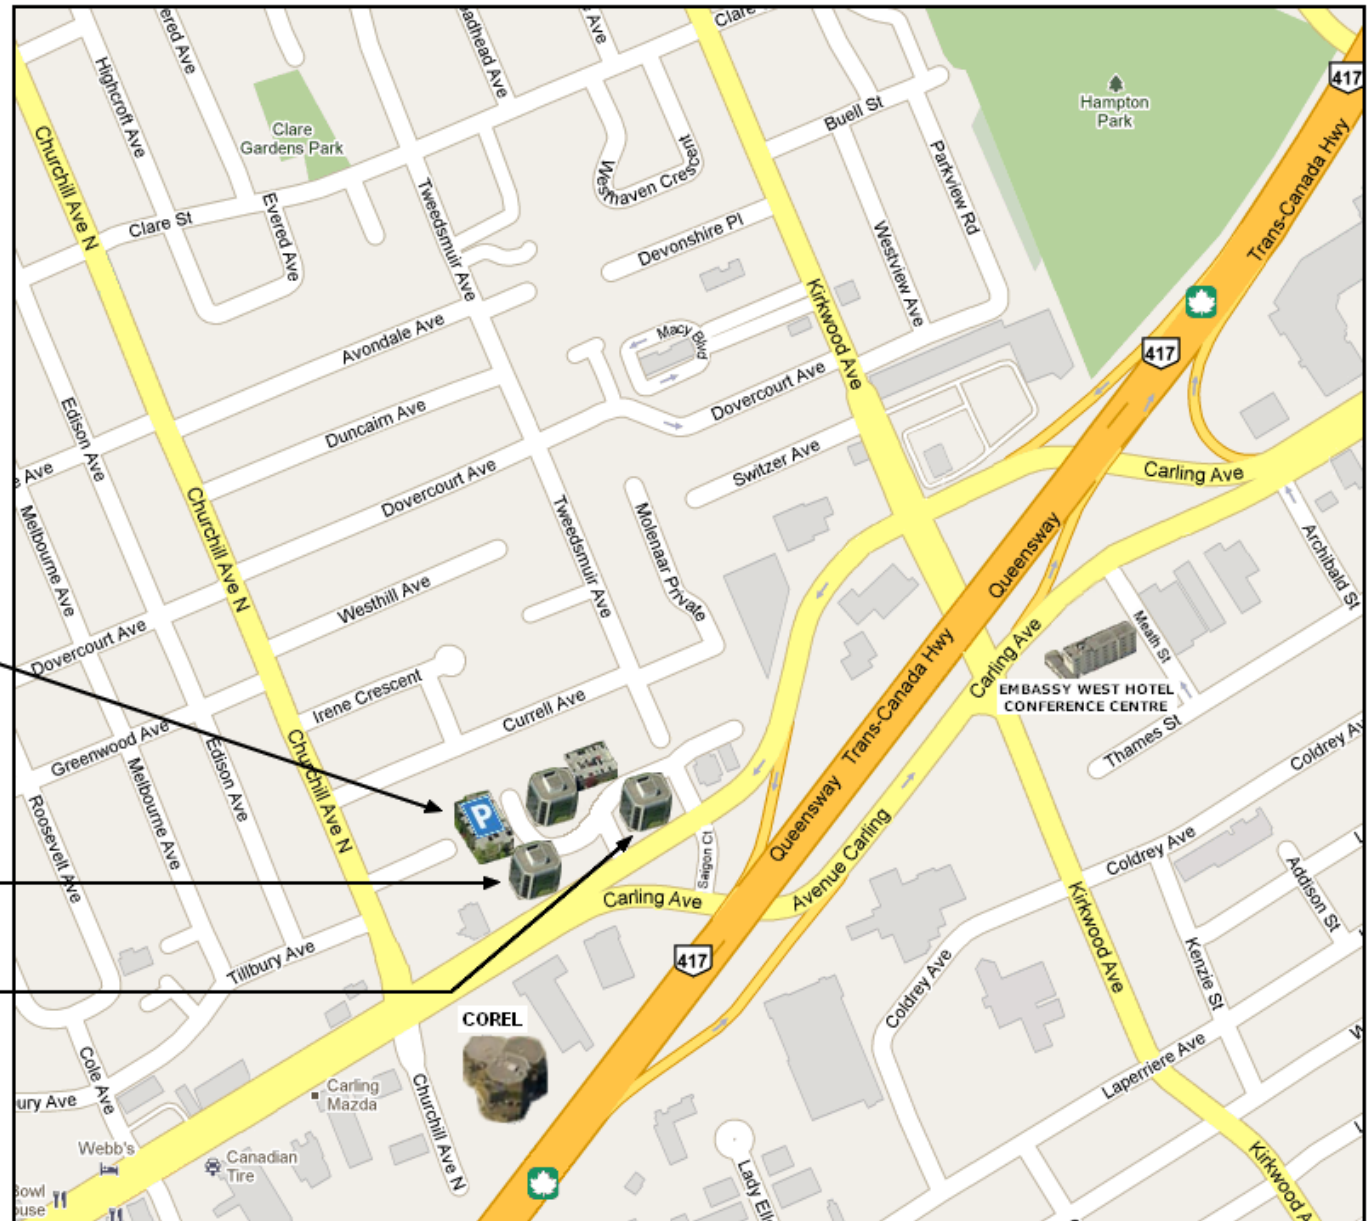

Carling Executive Park

West Parking Lot
(Valet on Top Level)

Adam Capital - Manulife Securities Inc.
West Tower
1565 Carling Avenue
Suite 610

Seminar Series Boardroom
East Tower
1525 Carling Avenue
Lower Level